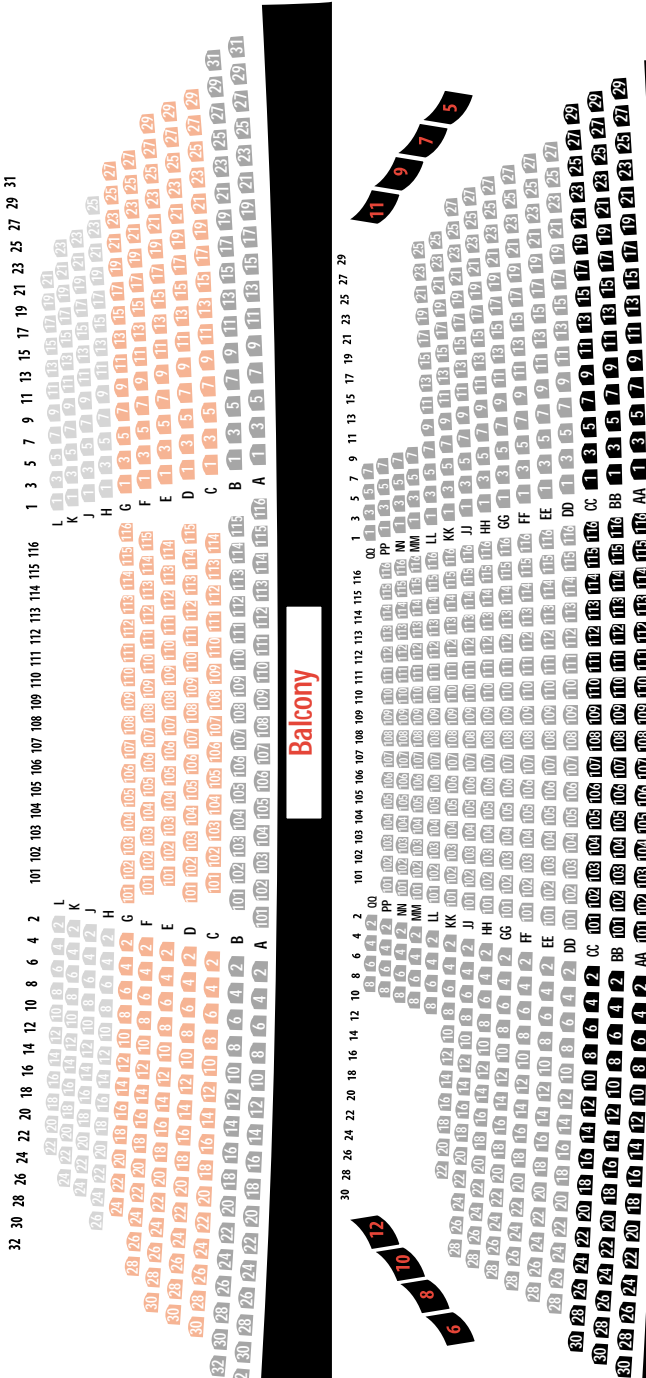

New Amsterdam Theatre

214 West 42nd Street // New York, NY [between 7th & 8th Avenue]

Ticketmaster: (212) 307-4747 // Group Sales: (212) 703-1040

[www.disneyonbroadway.com]

1, 2, 3, 7, N, R, S to 42nd St. & 7th Ave.

Kinney: 264 West 42nd St. [bet. 7th & 8th Ave.]

M6, M7, M10, M42, M104

Midtown Map #35

Balcony

Mezzanine

Mezzanine Row AA overhangs Orchestra Row P

\$\$\$\$
\$\$\$
\$\$
\$