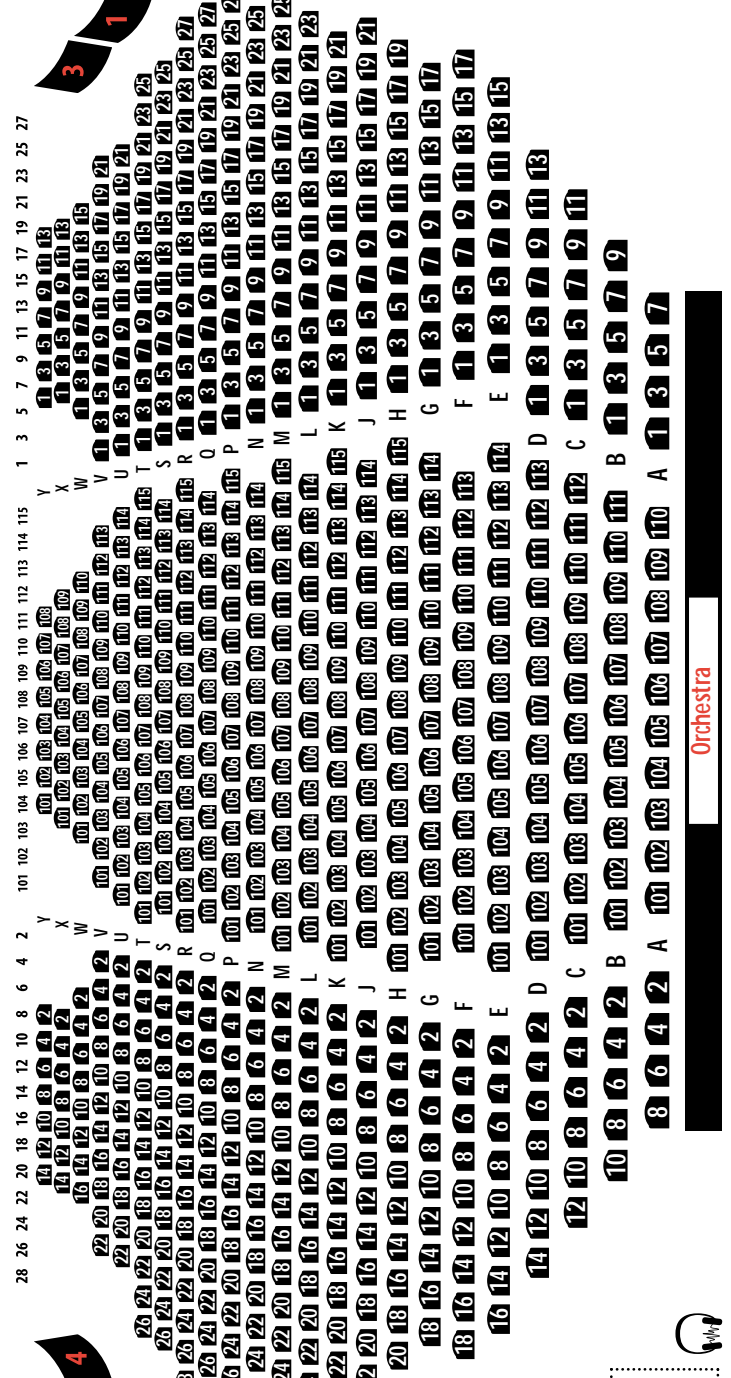

New Amsterdam Theatre

214 West 42nd Street // New York, NY [between 7th & 8th Avenue]

Ticketmaster: (212) 307-4747 // Group Sales: (212) 703-1040

[www.disneyonbroadway.com]

1, 2, 3, 7, N, R, S to 42nd St. & 7th Ave.

Kinney: 264 West 42nd St. [bet. 7th & 8th Ave.]

M6, M7, M10, M42, M104

Midtown Map #35

Balcony

Mezzanine

Mezzanine Row AA overhangs Orchestra Row P

\$\$\$\$
\$\$\$
\$\$
\$