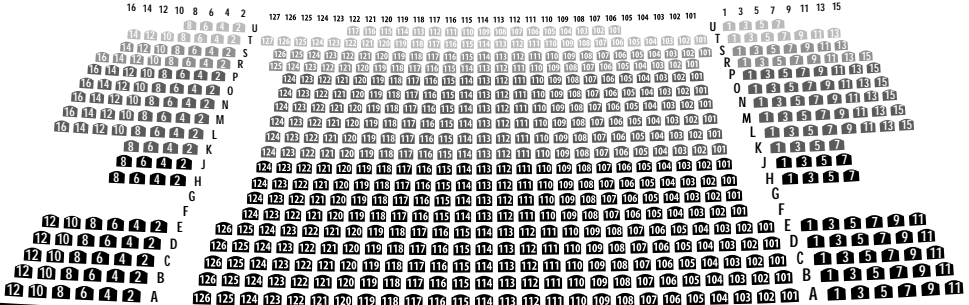

Neil Simon Theatre

250 West 52nd Street // New York, NY [between Broadway & 8th Avenue]

Ticketmaster: (212) 307-4100 // Group Sales: (212) 302-7000

[www.nederlander.org]

Mezzanine Row A overhangs Orchestra Row K

Mezzanine

Orchestra

\$\$\$\$
\$\$\$
\$\$
\$
.

This chart is accurate as of 11/02

1,9,C,E to 50th Street

52 Broadway: 1675 Broadway [at 52nd Street]

M6, M7, M10, M27, M50, M104

Midtown Map #3