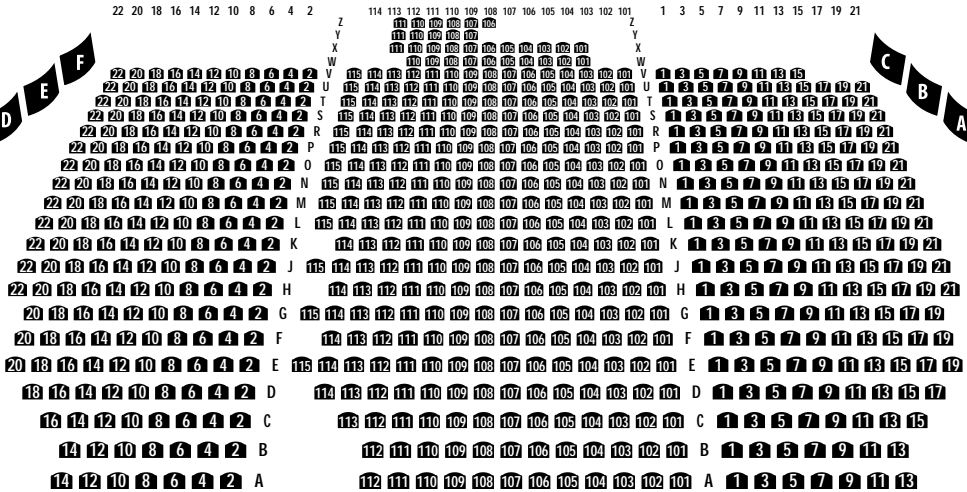

Neil Simon Theatre

250 West 52nd Street // New York, NY [between Broadway & 8th Avenue]

Ticketmaster: (212) 307-4100 // Group Sales: (212) 302-7000

[www.nederlander.org]

Mezzanine Row A overhangs Orchestra Row K

Mezzanine

Orchestra

\$\$\$\$
\$\$\$
\$\$
\$
.

This chart is accurate as of 11/02

1,9,C,E to 50th Street

52 Broadway: 1675 Broadway [at 52nd Street]

M6, M7, M10, M27, M50, M104

Midtown Map #3